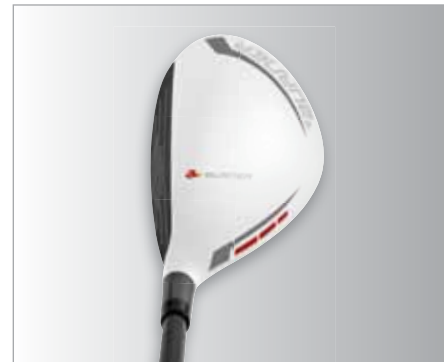

SHAFT:

RE*AX® SL 60 - S, R, M, L

CLUB / LOFT	HAND	LIE	VOLUME	LENGTH	SWING WEIGHT
3 / 18.0°	R/L	60.5°	115cc	41"	D8
4 / 21.0° 21.0°	R/L R	61° 61°	110cc 110cc	40.5" 39.5"	D8 C9
5 / 24.0° 24.0°	R R	61.5° 61.5°	110cc 110cc	40" 39"	D8 C9
6 / 27.0° 27.0°	R R	62° 62°	110cc 110cc	39.5" 38.5"	D8 C9

CUSTOM OPTIONS AVAILABLE | [WOMEN'S SPECS](#)